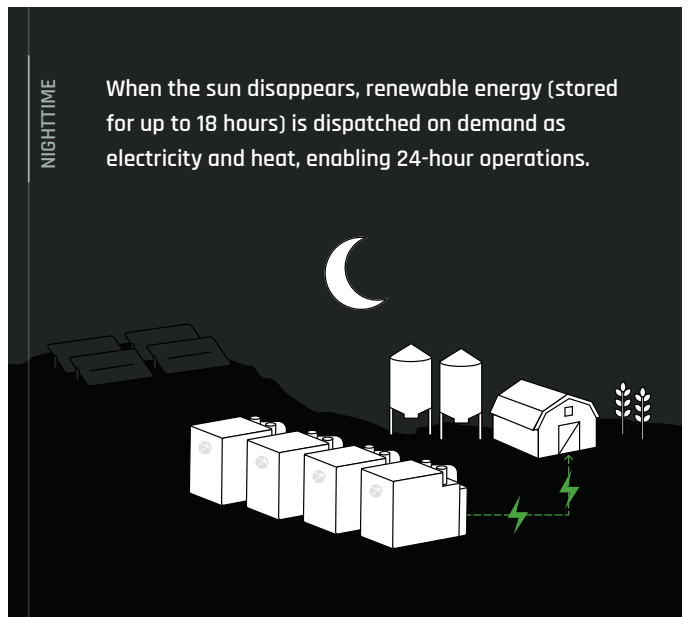

How it works

Azelio – A Swedish cleantech company

Azelio is a Swedish cleantech company with a bespoke long-duration energy storage innovation for renewable energy. We aim to power the evolution of a renewable society, by solving the urgent need for controllable and affordable clean energy. Founded in 2008 / Award-winning technology / Engineered, designed, and produced in Sweden – deployed worldwide.

FIND OUT YOUR SAVINGS AND THE BENEFITS OF USING TES.POD, WITH AZELIO'S EASY-TO-USE ONLINE VALUE CALCULATOR [AZELIO.COM/VALUE-CALCULATOR](https://www.azelio.com/value-calculator)

Have more questions?

TALK TO OUR EXPERTS
enquiries@azelio.com