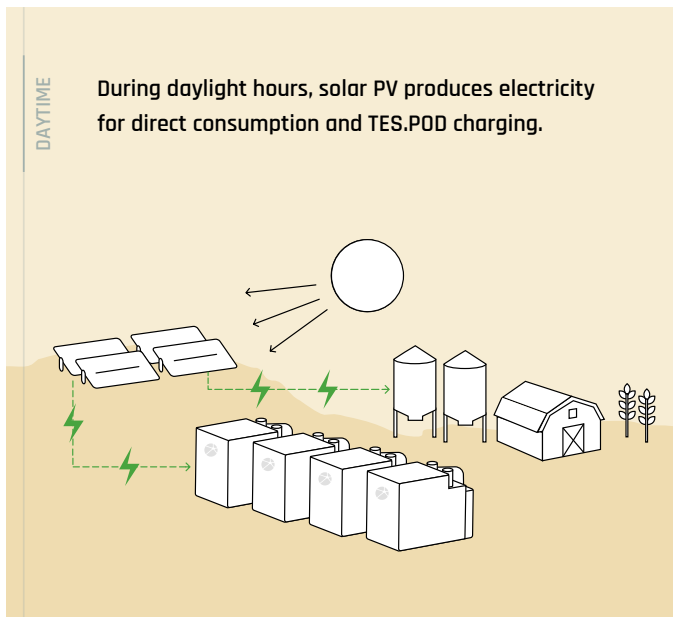

How it works

Azelio – A Swedish cleantech company

Azelio is a Swedish cleantech company with a bespoke long-duration energy storage innovation for renewable energy. We aim to power the evolution of a renewable society, by solving the urgent need for controllable and affordable clean energy. Founded in 2008 / Award-winning technology / Engineered, designed, and produced in Sweden – deployed worldwide.

FIND OUT YOUR SAVINGS AND THE BENEFITS OF USING TES.POD, WITH AZELIO'S EASY-TO-USE ONLINE VALUE CALCULATOR [AZELIO.COM/VALUE-CALCULATOR](https://www.azelio.com/value-calculator)

Have more questions?

TALK TO OUR EXPERTS
enquiries@azelio.com